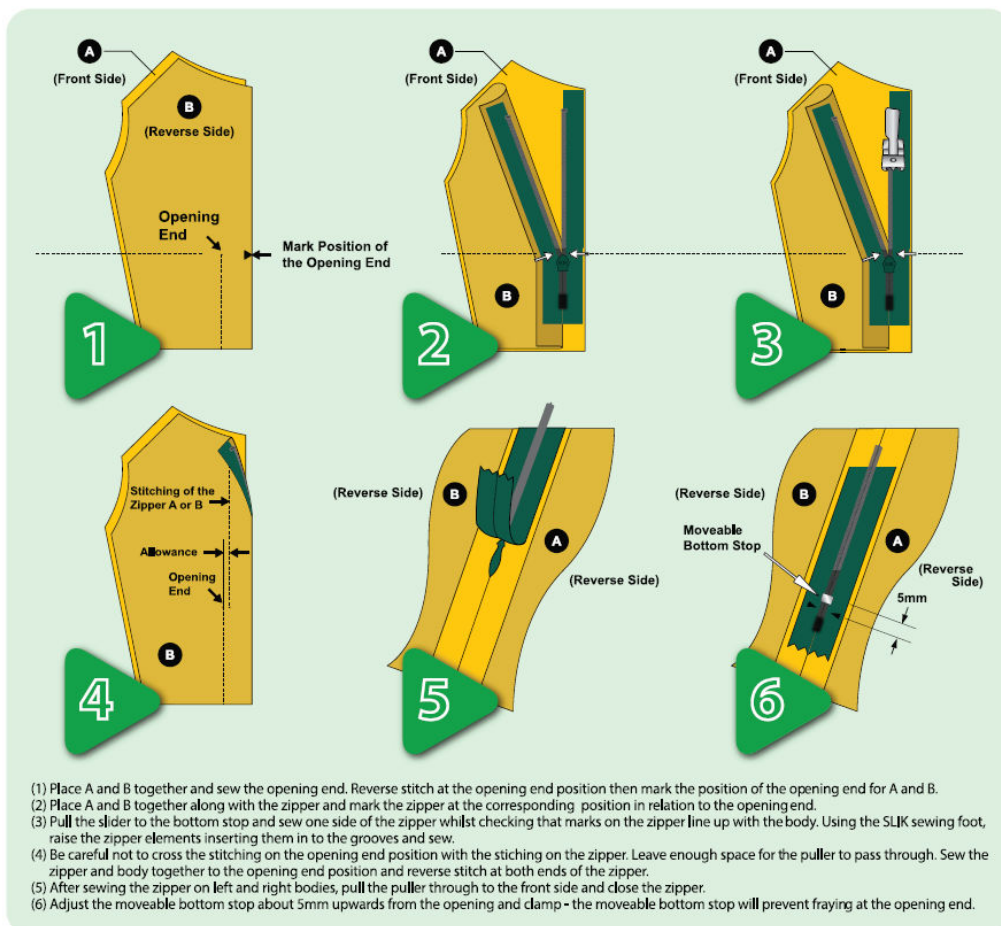

## Zipper strength

As a general rule of thumb, the following table can be used as a guideline in selecting the correct gauge of zipper for a particular performance code.

Zipper Type	Performance Code				
	A	B	C	D	E
Metal	#3	#3/#4	#4/#5	#5/#8	#8/#10
Coil	#3	#3/#4	#5	#8	#8/#10
Plastic	#3	#3	#5	#8	#8/#10
Invisible	#3	#3/#4	#5	-	-

## Invisible zipper sewing information

Use a zipper that is 2cm longer than the actual opening length of the garment

## Zip type