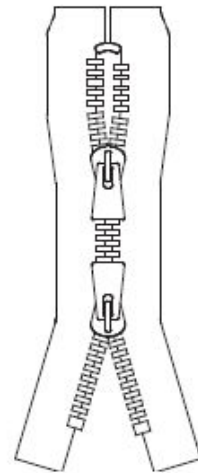

### One Way Fasteners

Closed End - Standard

Closed End - Alternative

Open End

### Two Way Fasteners

2-Way Open End

"O" Type

"X" Type

"R" Type

## Zipper measuring

Dimension tolerance

Dimension	Maximum tolerance
3cm-6 cm	+ - 10mm
6cm-12cm	+ - 15mm
12cm-99cm	+ - 2%
100cm-999cm	+ - 1%

## Zipper strength