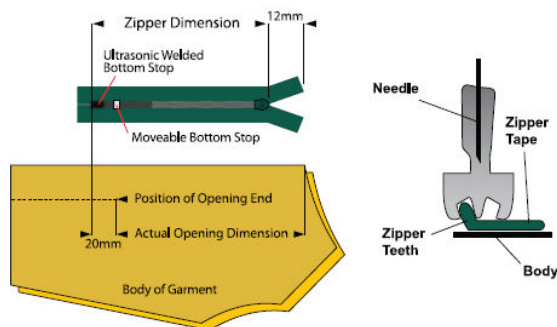

## Zipper strength

### BS EN 16732:2015 Performance Requirements of Slide Fasteners According to End Use

The following table sets out the basic minimum requirements for zipper performance according to end use.

Annex		Performance Code					
		Unit	A	B	C	D	E
B	Strength of puller attachment (min.)	N	70	80	200	250	300
C	Strength of closed-end (min.)	N	35	60	80	100	140
D	Strength of top stop (min.)	N	50	70	90	110	130
E	Strength of open-end slide fastener box (min.)	N	40	70	90	120	150
F	Resistance to reciprocation: Minimum cycles without failure	Cycles	500	500	500	500	500
G	Lateral strength of slide fastener (min.)	N	150	200	250	370	470
H	Lateral strength of open-end attachment (min.)	N	50	70	90	120	160
I	Strength of slider locking device (min.)	N	10	15	25	40	60

As a general rule of thumb, the following table can be used as a guideline in selecting the correct gauge of zipper for a particular performance code.

Zipper Type	Performance Code				
	A	B	C	D	E
Metal	#3	#3/#4	#4/#5	#5/#8	#8/#10
Coil	#3	#3/#4	#5	#8	#8/#10
Plastic	#3	#3	#5	#8	#8/#10
Invisible	#3	#3/#4	#5	-	-

## Invisible zipper sewing information

Use a zipper that is 2cm longer than the actual opening length of the garment