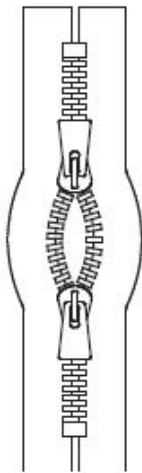

Zipper function

One Way Fasteners

Two Way Fasteners

"O" Type