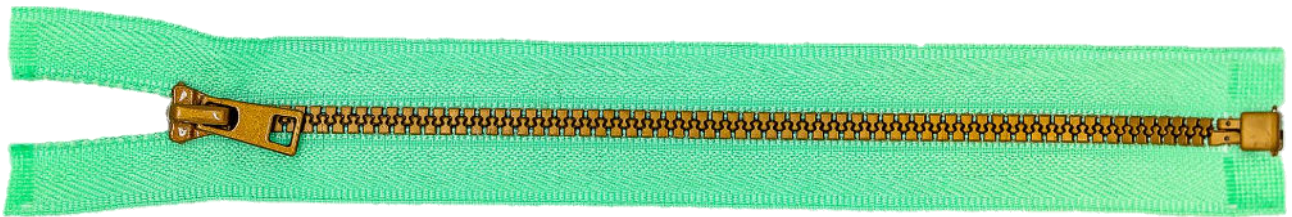

CLOSE END	OPEN END	TWO WAY	LONG CHAIN	REVERSE	AUTOLOCK	5P	3P	HOOK TYPE	FLAT TYPE	NONLOCK	SEMILOCK	PLASTIC ONE SIDE	PLASTIC TWO SIDE
DELFIN 3	X	X	X	X		X	X	X	X	X	X			
DELFIN 5	X	X	X	X		X	X	X	X	X	X		X	X
DELFIN 8	X	X	X	X		X	X	X	X	X	X			
DELFIN 10	X	X	X	X		X	X	X	X	X	X		X	X